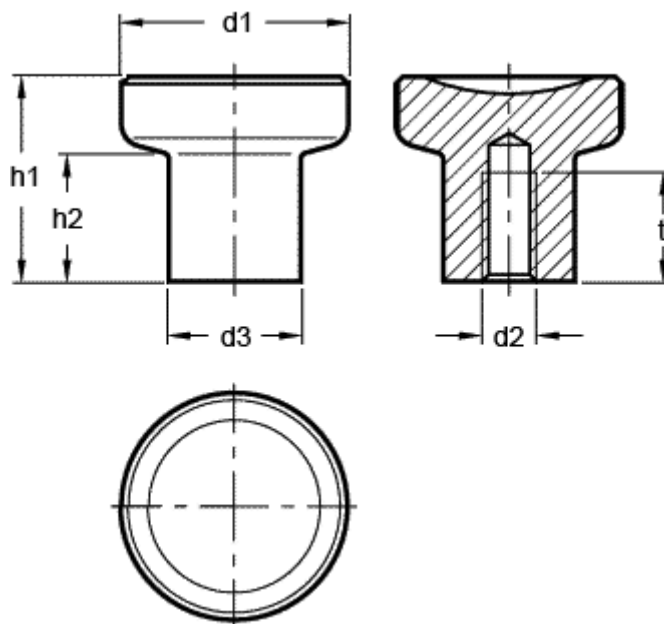

Article number: 20676125M8A

Description: E+G Knob GN 676.1-25-M8-A

Measures

d1	= 25
d2	= M8
d3	= 14.5
h1	= 22.5
h2	= 14.0
t min	= 12